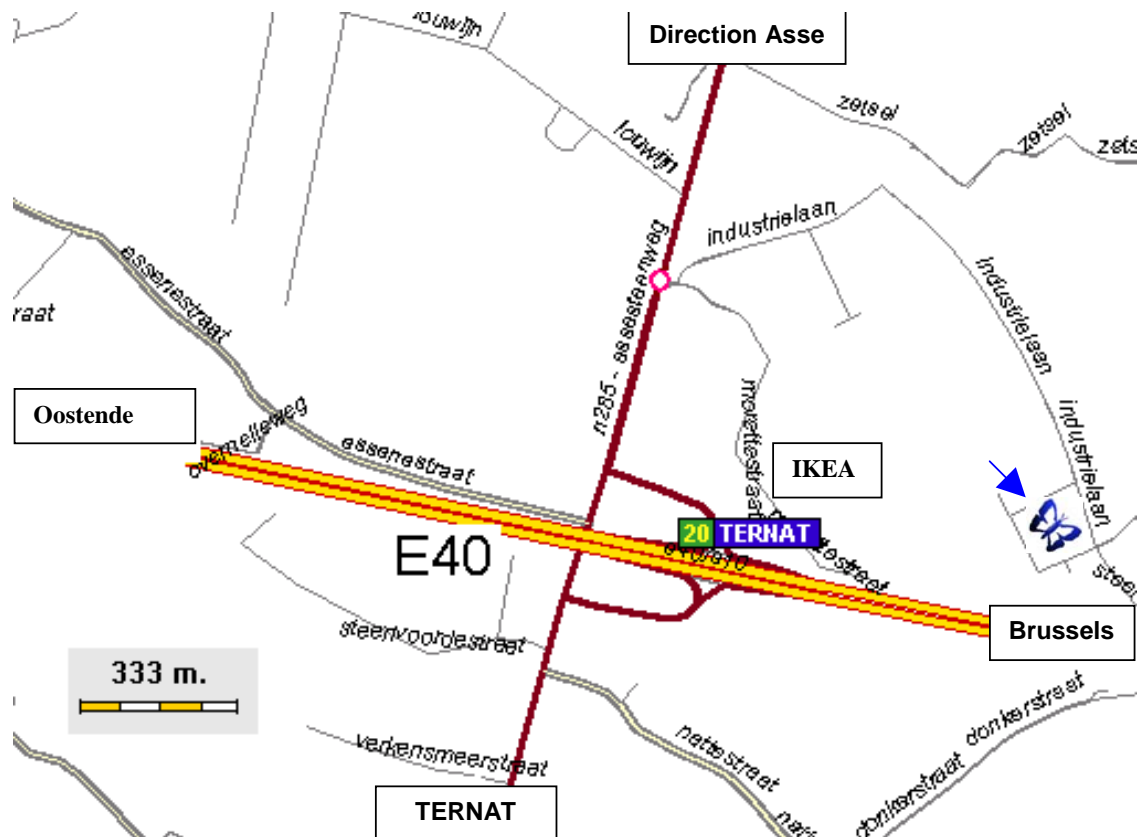

INTERFLEX BELGIUM – INDUSTRIELAAN 36 – 1740 TERNAT
TEL. 02 583 0999 - FAX. 02 582 9252

OUR LOCATION :

Coming from Brussels or Ring around Brussels , over E40 → direction “Gent” :

You take the exit Ternat (exit 20) and at the end of the exit, on the traffic lights you go to the right
You follow this route until the roundabout where you take the second street on your right (Industrielaan)
You continue to follow this route until the second street on your right side (follow also the arrow OVERTOOM)
You take this street and about a 100 meters further you will see on your left side the office of Interflex Belgium nv
Attention: at the corner of the street is mentioned “Vitseroelstraat” that causes for confusion. The first 200 meters is still the Industrielaan, only after 200 meters starts the Vitseroelstraat. You are really in the right street.

Coming from Ghent, over E40 → direction Brussels

You take the exit Ternat (exit 20) and at the end of the exit, on the traffic lights you go to the right
You follow this route until the roundabout where you take the second street on your right (Industrielaan)
You continue to follow this route until the second street on your right side (follow also the arrow OVERTOOM)
You take this street and about a 100 meters further you will see on your left side the office of Interflex Belgium nv
Attention: at the corner of the street is mentioned “Vitseroelstraat” that causes for confusion. The first 200 meters is still the Industrielaan, only after 200 meters starts the Vitseroelstraat. You are really in the right street.

You will find the station of Ternat at about 2 km away from our office.
Give us a call and we come pick you up.